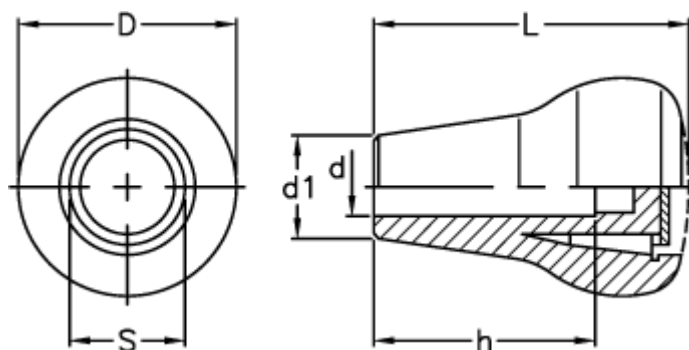

Article number: 230400026611

Description: E+G Handle w/transparent cap
IEL.65 N-10-H-SO

Measures

d = 10

D = 45

d1 = 21

h = 50

L = 65

S = 25